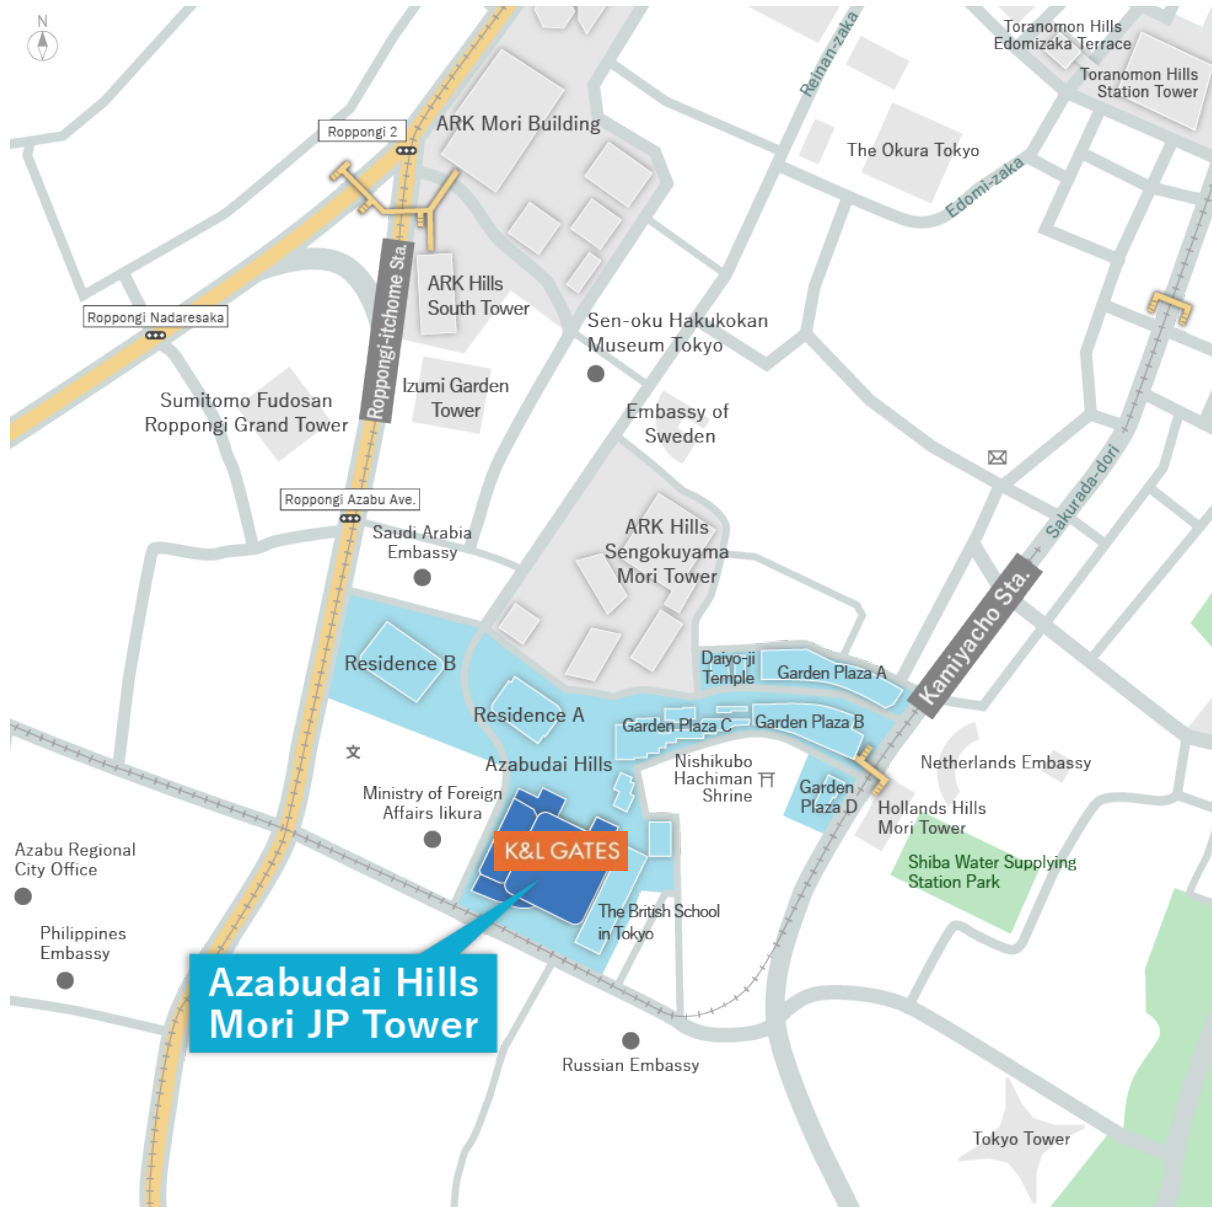

K&L Gates Gaikokuho Joint Enterprise

Azabudai Hills Mori JP Tower 31/F, 1-3-1 Azabudai, Minato-ku, Tokyo, Japan

Tel: +81.3.6205.3600

【Access from station】

- Tokyo Metro Hibiya Line **Kamiyacho Station** - direct via underground walkway: Approx. 6 minutes walk
- Tokyo Metro Namboku Line **Roppongi itchohome Station**: Approx. 7 minutes walk
- Toei Oedo Line **Azabu-juban Station**: Approx. 12-15 minutes walk
- Toei Oedo Line **Roppongi Station**: Approx. 12-15 minutes walk
- Toei Mita Line **Onarimon Station**: Approx. 15-18 minutes walk